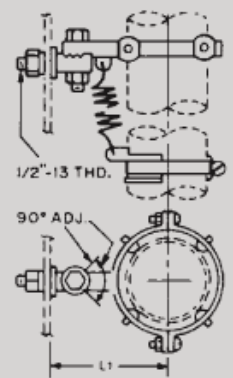

For 4 1/16" & Above

For 3 1/8" Only

T/L SIZE	Catalog Number	L1	L2	Approx. Wt.
3 1/8"	370-036	5"	-	3 lbs
4 1/16"	470-036	5 3/4"	2 3/8"	7 lbs
6 1/8"	670-036	6 7/8"	2 3/8"	19 lbs
7 3/16"	770-036	7.5"	3"	22 lbs
8 3/16"	870-039	8"	3"	25 lbs
9 3/16"	970-039	8"	3"	26 lbs