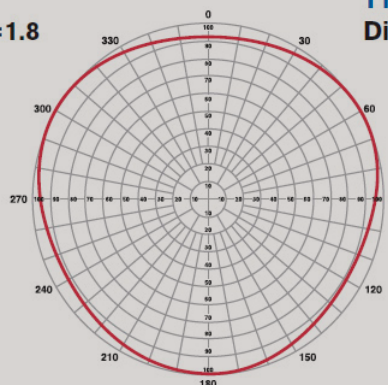

**RMS Gain**

**22.0 to 30.0 (13.42dBd to 14.77 dBd)**

**Avg Power**

**60kW Contact factory**

**P230**  
Directivity=2.3

**S180**  
Directivity=1.8

**T170**  
Directivity=1.7

**C170**  
Directivity=1.7