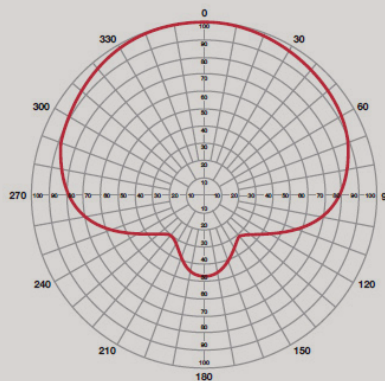

**RMS Gain**

**22.0 to 30.0 (13.42dBd to 14.77 dBd)**

**Avg Power**

**60kW Contact factory**

**P230**  
Directivity=2.3

**S180**  
Directivity=1.8

**T170**  
Directivity=1.7

**C170**  
Directivity=1.7