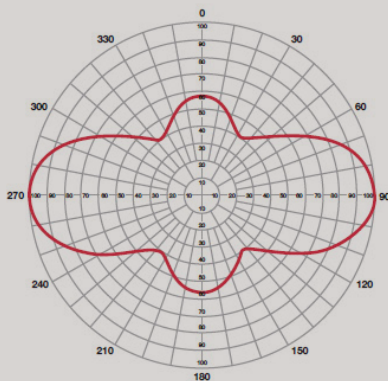

P230
Directivity=2.3