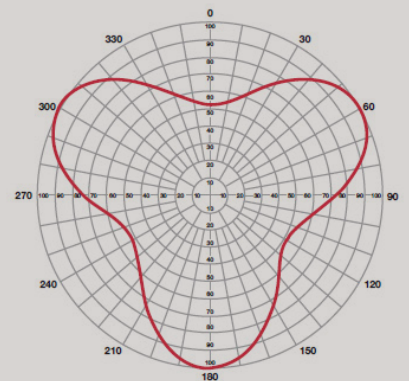

**RMS Gain**

**22.0 to 30.0 (13.42dBd to 14.77 dBd)**

**Avg Power**

**60kW Contact factory**

**P230**  
Directivity=2.3

**S180**  
Directivity=1.8

**T170**  
Directivity=1.7

**C170**  
Directivity=1.7