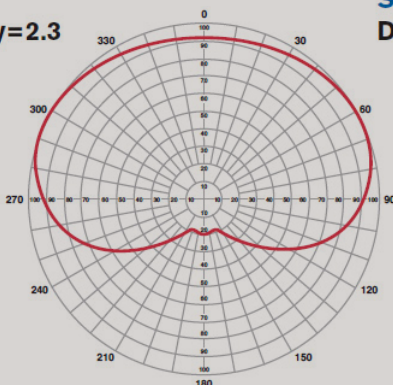

**RMS Gain**

**22.0 to 30.0 (13.42dBd to 14.77 dBd)**

**Avg Power**

**60kW Contact factory**

**P230**  
Directivity=2.3

**S180**  
Directivity=1.8

**T170**  
Directivity=1.7

**C170**  
Directivity=1.7